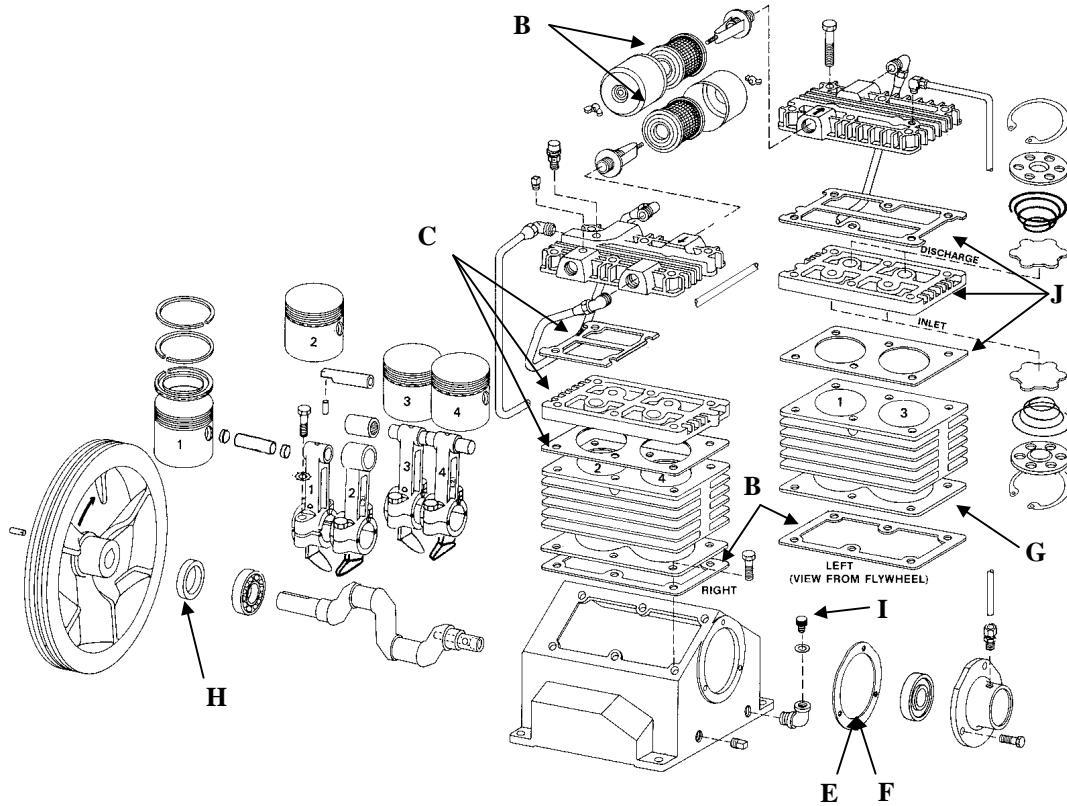

1.5 HP

3.0 HP

HVB PART NUMBER	DESCRIPTION
04-1000-00	AIR COMPRESSOR; 1.5 HP
04-1002-00	AIR COMPRESSOR; 3 HP

1.5hp Air Compressor Repair Kit

AIR COMPRESSOR REPAIR KIT, 63-1005-01

ITEM	QTY	HVB PART NUMBER	DESCRIPTION
A	1	31-0089-00	FILTER INSERTS (NEW STYLE)
B	1	31-0024-00	VALVE PLATE WITH GASKETS
C	1	31-0025-00	TOUCH UP PAINT - NOT PICTURED
D	1	31-0077-00	BREATHER ASSEMBLY
E	1	31-0004-00	OIL SEAL
F	1	31-0011-00	FILL CAP W/GASKET
G	1	31-0007-00	BEARING PLATE GASKET 0.31" THICK
H	1	31-0008-00	BEARING PLATE GASKET 0.16" THICK
I	2	31-0040-00	COMPRESSOR BELT - NOT PICTURED
J	1	31-0012-00	CYLINDER GASKET

3.0hp Air Compressor Repair Kit

AIR COMPRESSOR REPAIR KIT, 63-4010-03

ITEM	QTY	HVB PART NUMBER	DESCRIPTION
A	2	31-0043-00	DRIVE BELT - NOT PICTURED
B	2	31-0089-00	FILTER INSERTS (NEW STYLE)
C	1	31-0024-00	RIGHT VALVE PLATE W/GASKETS
D	1	31-0025-00	TOUCH-UP PAINT - NOT PICTURED
E	1	31-0007-00	BEARING CAP GASKET 0.031"
F	1	31-0008-00	BEARING CAP GASKET 0.016"
G	2	31-0012-00	CYLINDER GASKET
H	1	31-0004-00	OIL SEAL
I	1	31-0075-00	FILL CAP W/GASKET
J	1	31-0076-00	LEFT VALVE PLATE W/GASKETS

Air Compressor Parts

Piston & Connecting Pin
(31-0001-00 & 31-0026-00)

Bearing (31-0005-00)

Piston W/Ring Set
(31-0057-00 & 31-0058-00)

Crank Shaft (31-0006-00)

Cylinder (31-0013-00)

Head (31-0056-00)

Fly Wheel (31-0090-00)

Bearing (31-0009-00)

Intake/Discharge Valve Assy.
(31-0064-00 & 31-0095-00)

HVB PART NUMBER	DESCRIPTION
31-0001-00	PISTON PIN
31-0005-00	BEARING (FLY WHEEL END)
31-0006-00	CRANKSHAFT
31-0009-00	MAIN BEARING
31-0013-00	CYLINDER
31-0026-00	CONNECTING PIN
31-0056-00	HEAD
31-0096-00	RIGHT HEAD 3 HP
31-0057-00	PISTON RING SET
31-0058-00	PISTON
31-0064-00	INTAKE VALVE ASSEMBLY
31-0090-00	FLY WHEEL
31-0095-00	DISCHARGE VALVE ASSEMBLY