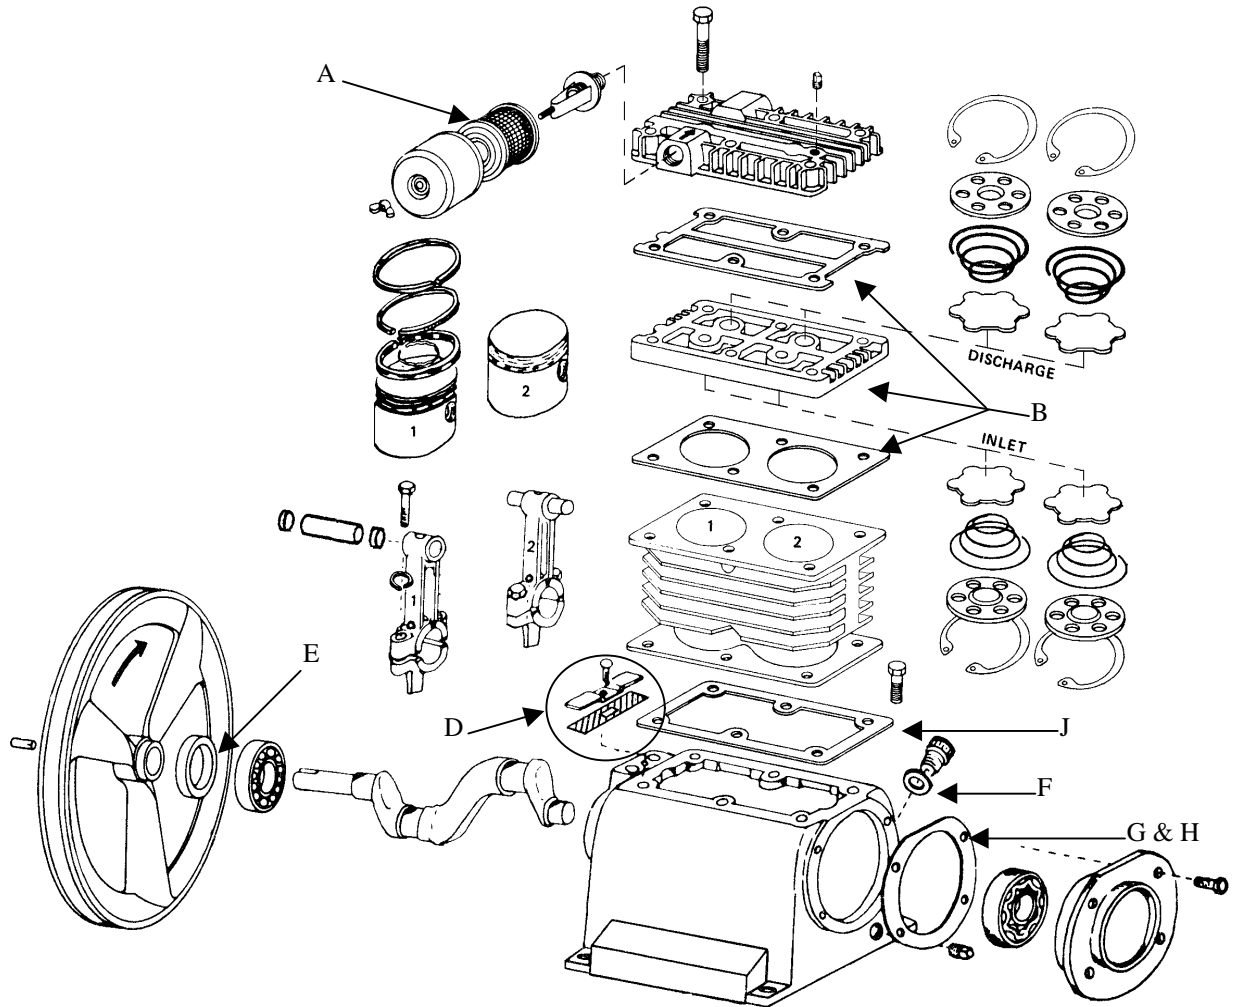

1.5 HP

3.0 HP

HVB PART NUMBER	DESCRIPTION
04-1000-00	AIR COMPRESSOR; 1.5 HP
04-1002-00	AIR COMPRESSOR; 3 HP

1.5hp Air Compressor Repair Kit

AIR COMPRESSOR REPAIR KIT, 63-1005-01

ITEM	QTY	HVB PART NUMBER	DESCRIPTION
A	1	31-0089-00	FILTER INSERTS (NEW STYLE)
B	1	31-0024-00	VALVE PLATE WITH GASKETS
C	1	31-0025-00	TOUCH UP PAINT - NOT PICTURED
D	1	31-0077-00	BREATHER ASSEMBLY
E	1	31-0004-00	OIL SEAL
F	1	31-0011-00	FILL CAP W/GASKET
G	1	31-0007-00	BEARING PLATE GASKET 0.31" THICK
H	1	31-0008-00	BEARING PLATE GASKET 0.16" THICK
I	2	31-0040-00	COMPRESSOR BELT - NOT PICTURED
J	1	31-0012-00	CYLINDER GASKET

3.0hp Air Compressor Repair Kit

AIR COMPRESSOR REPAIR KIT, 63-4010-03

ITEM	QTY	HVB PART NUMBER	DESCRIPTION
A	2	31-0043-00	DRIVE BELT - NOT PICTURED
B	2	31-0089-00	FILTER INSERTS (NEW STYLE)
C	1	31-0024-00	RIGHT VALVE PLATE W/GASKETS
D	1	31-0025-00	TOUCH-UP PAINT - NOT PICTURED
E	1	31-0007-00	BEARING CAP GASKET 0.031"
F	1	31-0008-00	BEARING CAP GASKET 0.016"
G	2	31-0012-00	CYLINDER GASKET
H	1	31-0004-00	OIL SEAL
I	1	31-0075-00	FILL CAP W/GASKET
J	1	31-0076-00	LEFT VALVE PLATE W/GASKETS

Air Compressor Parts

Piston & Connecting Pin
(31-0001-00 & 31-0026-00)

Bearing (31-0005-00)

Piston W/Ring Set
(31-0057-00 & 31-0058-00)

Crank Shaft (31-0006-00)

Cylinder (31-0013-00)

Head (31-0056-00)

Fly Wheel (31-0090-00)

Bearing (31-0009-00)

Intake/Discharge Valve Assy.
(31-0064-00 & 31-0095-00)

HVB PART NUMBER	DESCRIPTION
31-0001-00	PISTON PIN
31-0005-00	BEARING (FLY WHEEL END)
31-0006-00	CRANKSHAFT
31-0009-00	MAIN BEARING
31-0013-00	CYLINDER
31-0026-00	CONNECTING PIN
31-0056-00	HEAD
31-0096-00	RIGHT HEAD 3 HP
31-0057-00	PISTON RING SET
31-0058-00	PISTON
31-0064-00	INTAKE VALVE ASSEMBLY
31-0090-00	FLY WHEEL
31-0095-00	DISCHARGE VALVE ASSEMBLY