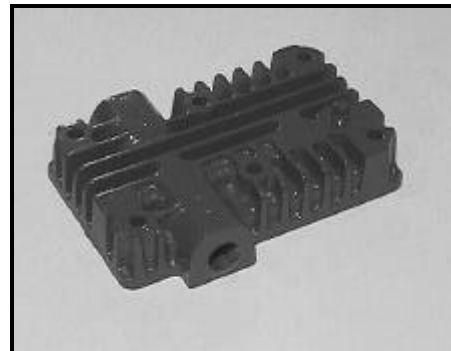

1.5 HP

3.0 HP

HVB PART NUMBER	DESCRIPTION
04-1000-00	AIR COMPRESSOR; 1.5 HP
04-1002-00	AIR COMPRESSOR; 3 HP

1.5hp Air Compressor Repair Kit

AIR COMPRESSOR REPAIR KIT, 63-1005-01

ITEM	QTY	HVB PART NUMBER	DESCRIPTION
A	1	31-0089-00	FILTER INSERTS (NEW STYLE)
B	1	31-0024-00	VALVE PLATE WITH GASKETS
C	1	31-0025-00	TOUCH UP PAINT - NOT PICTURED
D	1	31-0077-00	BREATHER ASSEMBLY
E	1	31-0004-00	OIL SEAL
F	1	31-0011-00	FILL CAP W/GASKET
G	1	31-0007-00	BEARING PLATE GASKET 0.31" THICK
H	1	31-0008-00	BEARING PLATE GASKET 0.16" THICK
I	2	31-0040-00	COMPRESSOR BELT - NOT PICTURED
J	1	31-0012-00	CYLINDER GASKET

3.0hp Air Compressor Repair Kit

AIR COMPRESSOR REPAIR KIT, 63-4010-03

ITEM	QTY	HVB PART NUMBER	DESCRIPTION
A	2	31-0043-00	DRIVE BELT - NOT PICTURED
B	2	31-0089-00	FILTER INSERTS (NEW STYLE)
C	1	31-0024-00	RIGHT VALVE PLATE W/GASKETS
D	1	31-0025-00	TOUCH-UP PAINT - NOT PICTURED
E	1	31-0007-00	BEARING CAP GASKET 0.031"
F	1	31-0008-00	BEARING CAP GASKET 0.016"
G	2	31-0012-00	CYLINDER GASKET
H	1	31-0004-00	OIL SEAL
I	1	31-0075-00	FILL CAP W/GASKET
J	1	31-0076-00	LEFT VALVE PLATE W/GASKETS

Air Compressor Parts

Piston & Connecting Pin
(31-0001-00 & 31-0026-00)

Bearing (31-0005-00)

Piston W/Ring Set
(31-0057-00 & 31-0058-00)

Crank Shaft (31-0006-00)

Cylinder (31-0013-00)

Head (31-0056-00)

Fly Wheel (31-0090-00)

Bearing (31-0009-00)

Intake/Discharge Valve Assy.
(31-0064-00 & 31-0095-00)

HVB PART NUMBER	DESCRIPTION
31-0001-00	PISTON PIN
31-0005-00	BEARING (FLY WHEEL END)
31-0006-00	CRANKSHAFT
31-0009-00	MAIN BEARING
31-0013-00	CYLINDER
31-0026-00	CONNECTING PIN
31-0056-00	HEAD
31-0096-00	RIGHT HEAD 3 HP
31-0057-00	PISTON RING SET
31-0058-00	PISTON
31-0064-00	INTAKE VALVE ASSEMBLY
31-0090-00	FLY WHEEL
31-0095-00	DISCHARGE VALVE ASSEMBLY