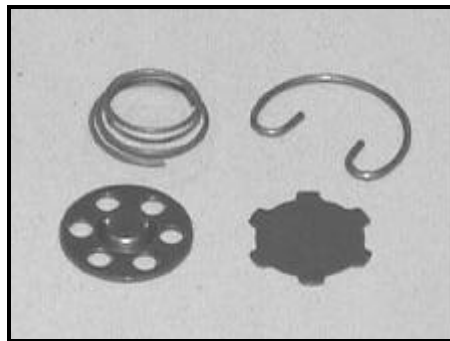

3.0hp Air Compressor Repair Kit

AIR COMPRESSOR REPAIR KIT, 63-4010-03

ITEM	QTY	HVB PART NUMBER	DESCRIPTION
A	2	31-0043-00	DRIVE BELT - NOT PICTURED
B	2	31-0089-00	FILTER INSERTS (NEW STYLE)
C	1	31-0024-00	RIGHT VALVE PLATE W/GASKETS
D	1	31-0025-00	TOUCH-UP PAINT - NOT PICTURED
E	1	31-0007-00	BEARING CAP GASKET 0.031"
F	1	31-0008-00	BEARING CAP GASKET 0.016"
G	2	31-0012-00	CYLINDER GASKET
H	1	31-0004-00	OIL SEAL
I	1	31-0075-00	FILL CAP W/GASKET
J	1	31-0076-00	LEFT VALVE PLATE W/GASKETS

Air Compressor Parts

Piston & Connecting Pin
(31-0001-00 & 31-0026-00)

Bearing (31-0005-00)

Piston W/Ring Set
(31-0057-00 & 31-0058-00)

Crank Shaft (31-0006-00)

Cylinder (31-0013-00)

Head (31-0056-00)

Fly Wheel (31-0090-00)

Bearing (31-0009-00)

Intake/Discharge Valve Assy.
(31-0064-00 & 31-0095-00)

HVB PART NUMBER	DESCRIPTION
31-0001-00	PISTON PIN
31-0005-00	BEARING (FLY WHEEL END)
31-0006-00	CRANKSHAFT
31-0009-00	MAIN BEARING
31-0013-00	CYLINDER
31-0026-00	CONNECTING PIN
31-0056-00	HEAD
31-0096-00	RIGHT HEAD 3 HP
31-0057-00	PISTON RING SET
31-0058-00	PISTON
31-0064-00	INTAKE VALVE ASSEMBLY
31-0090-00	FLY WHEEL
31-0095-00	DISCHARGE VALVE ASSEMBLY