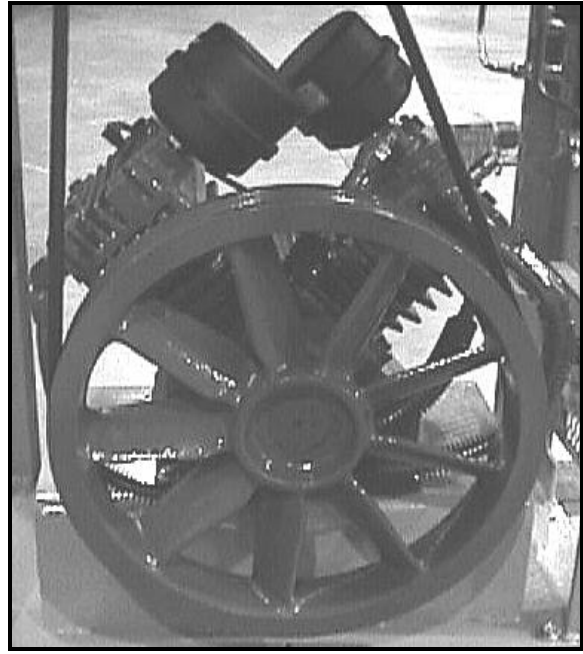

Air Compressor Section

SECTION CONTENTS

- ◆ 1.5 And 3.0 hp Air Compressor 179
- ◆ 1.5 hp Compressor Repair Kit 180
- ◆ 3.0 hp Compressor Repair Kit 181
- ◆ Air Compressor Parts 182 & 183

1.5 And 3.0 hp Air Compressors

1.5 HP

3.0 HP

HVB PART NUMBER	DESCRIPTION
04-1000-00	AIR COMPRESSOR; 1.5 HP
04-1002-00	AIR COMPRESSOR; 3 HP

1.5hp Air Compressor Repair Kit

AIR COMPRESSOR REPAIR KIT, 63-1005-01

ITEM	QTY	HVB PART NUMBER	DESCRIPTION
A	1	31-0089-00	FILTER INSERTS (NEW STYLE)
B	1	31-0024-00	VALVE PLATE WITH GASKETS
C	1	31-0025-00	TOUCH UP PAINT - NOT PICTURED
D	1	31-0077-00	BREATHER ASSEMBLY
E	1	31-0004-00	OIL SEAL
F	1	31-0011-00	FILL CAP W/GASKET
G	1	31-0007-00	BEARING PLATE GASKET 0.31" THICK
H	1	31-0008-00	BEARING PLATE GASKET 0.16" THICK
I	2	31-0040-00	COMPRESSOR BELT - NOT PICTURED
J	1	31-0012-00	CYLINDER GASKET

3.0hp Air Compressor Repair Kit

AIR COMPRESSOR REPAIR KIT, 63-4010-03

ITEM	QTY	HVB PART NUMBER	DESCRIPTION
A	2	31-0043-00	DRIVE BELT - NOT PICTURED
B	2	31-0089-00	FILTER INSERTS (NEW STYLE)
C	1	31-0024-00	RIGHT VALVE PLATE W/GASKETS
D	1	31-0025-00	TOUCH-UP PAINT - NOT PICTURED
E	1	31-0007-00	BEARING CAP GASKET 0.031"
F	1	31-0008-00	BEARING CAP GASKET 0.016"
G	2	31-0012-00	CYLINDER GASKET
H	1	31-0004-00	OIL SEAL
I	1	31-0075-00	FILL CAP W/GASKET
J	1	31-0076-00	LEFT VALVE PLATE W/GASKETS